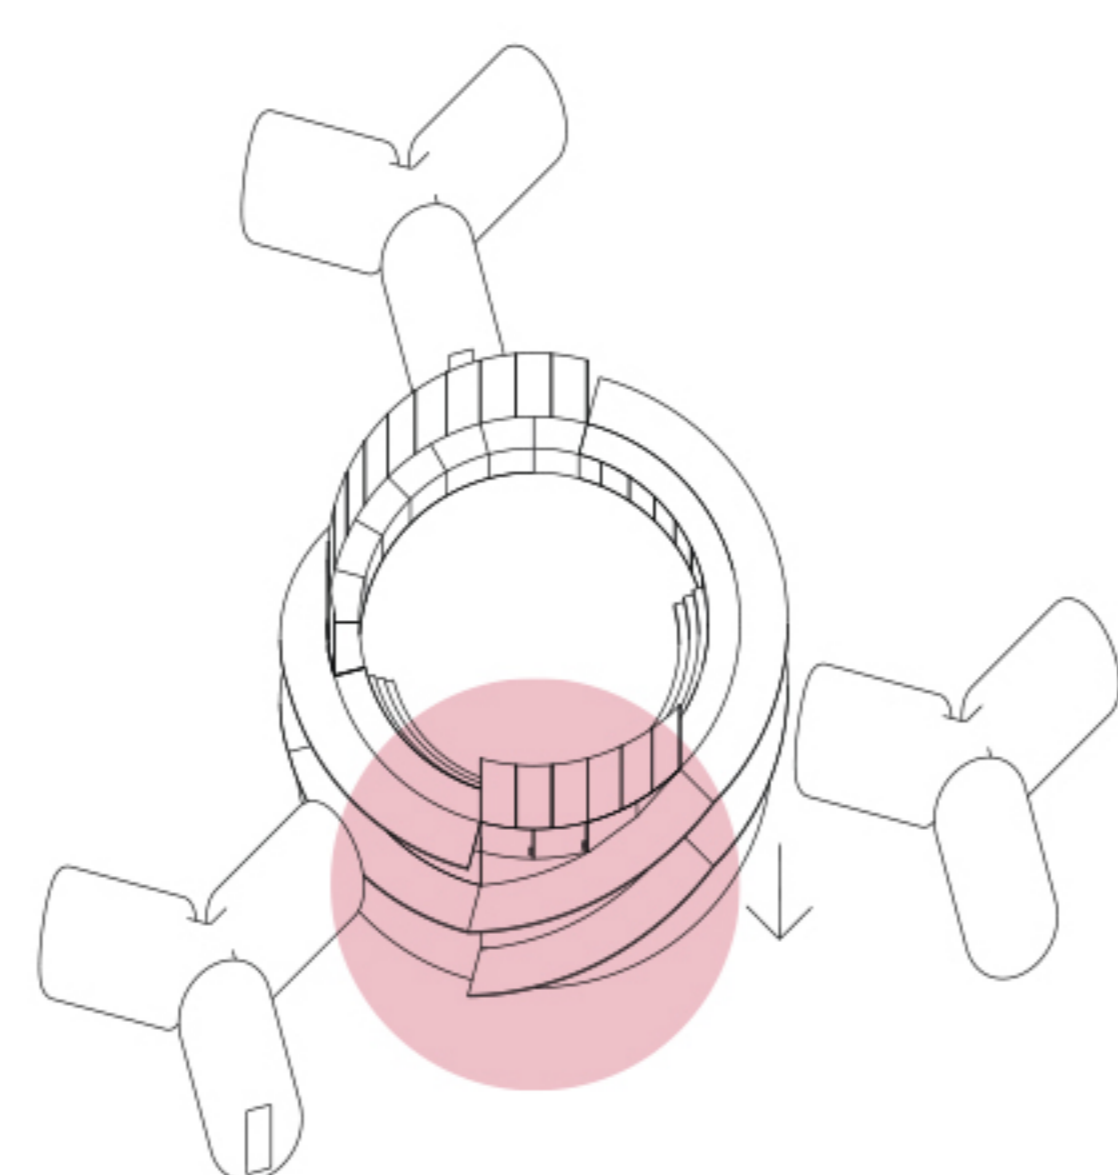

Habitat /// Longitudinal Section

1.5m Thick Regolith Radiation Shielding

Regolith Type I (Opaque)

Regolith Type II For Ambient Light

Modular Glass Panels

Circulation

Egress Level

Modular Glass For Lighting

3m 2m 1m

Habitat /// Floor Plan (Level 01)

Habitat /// Floor Plan (Egress Level)

Habitat /// Floor Plan (Communal Level)