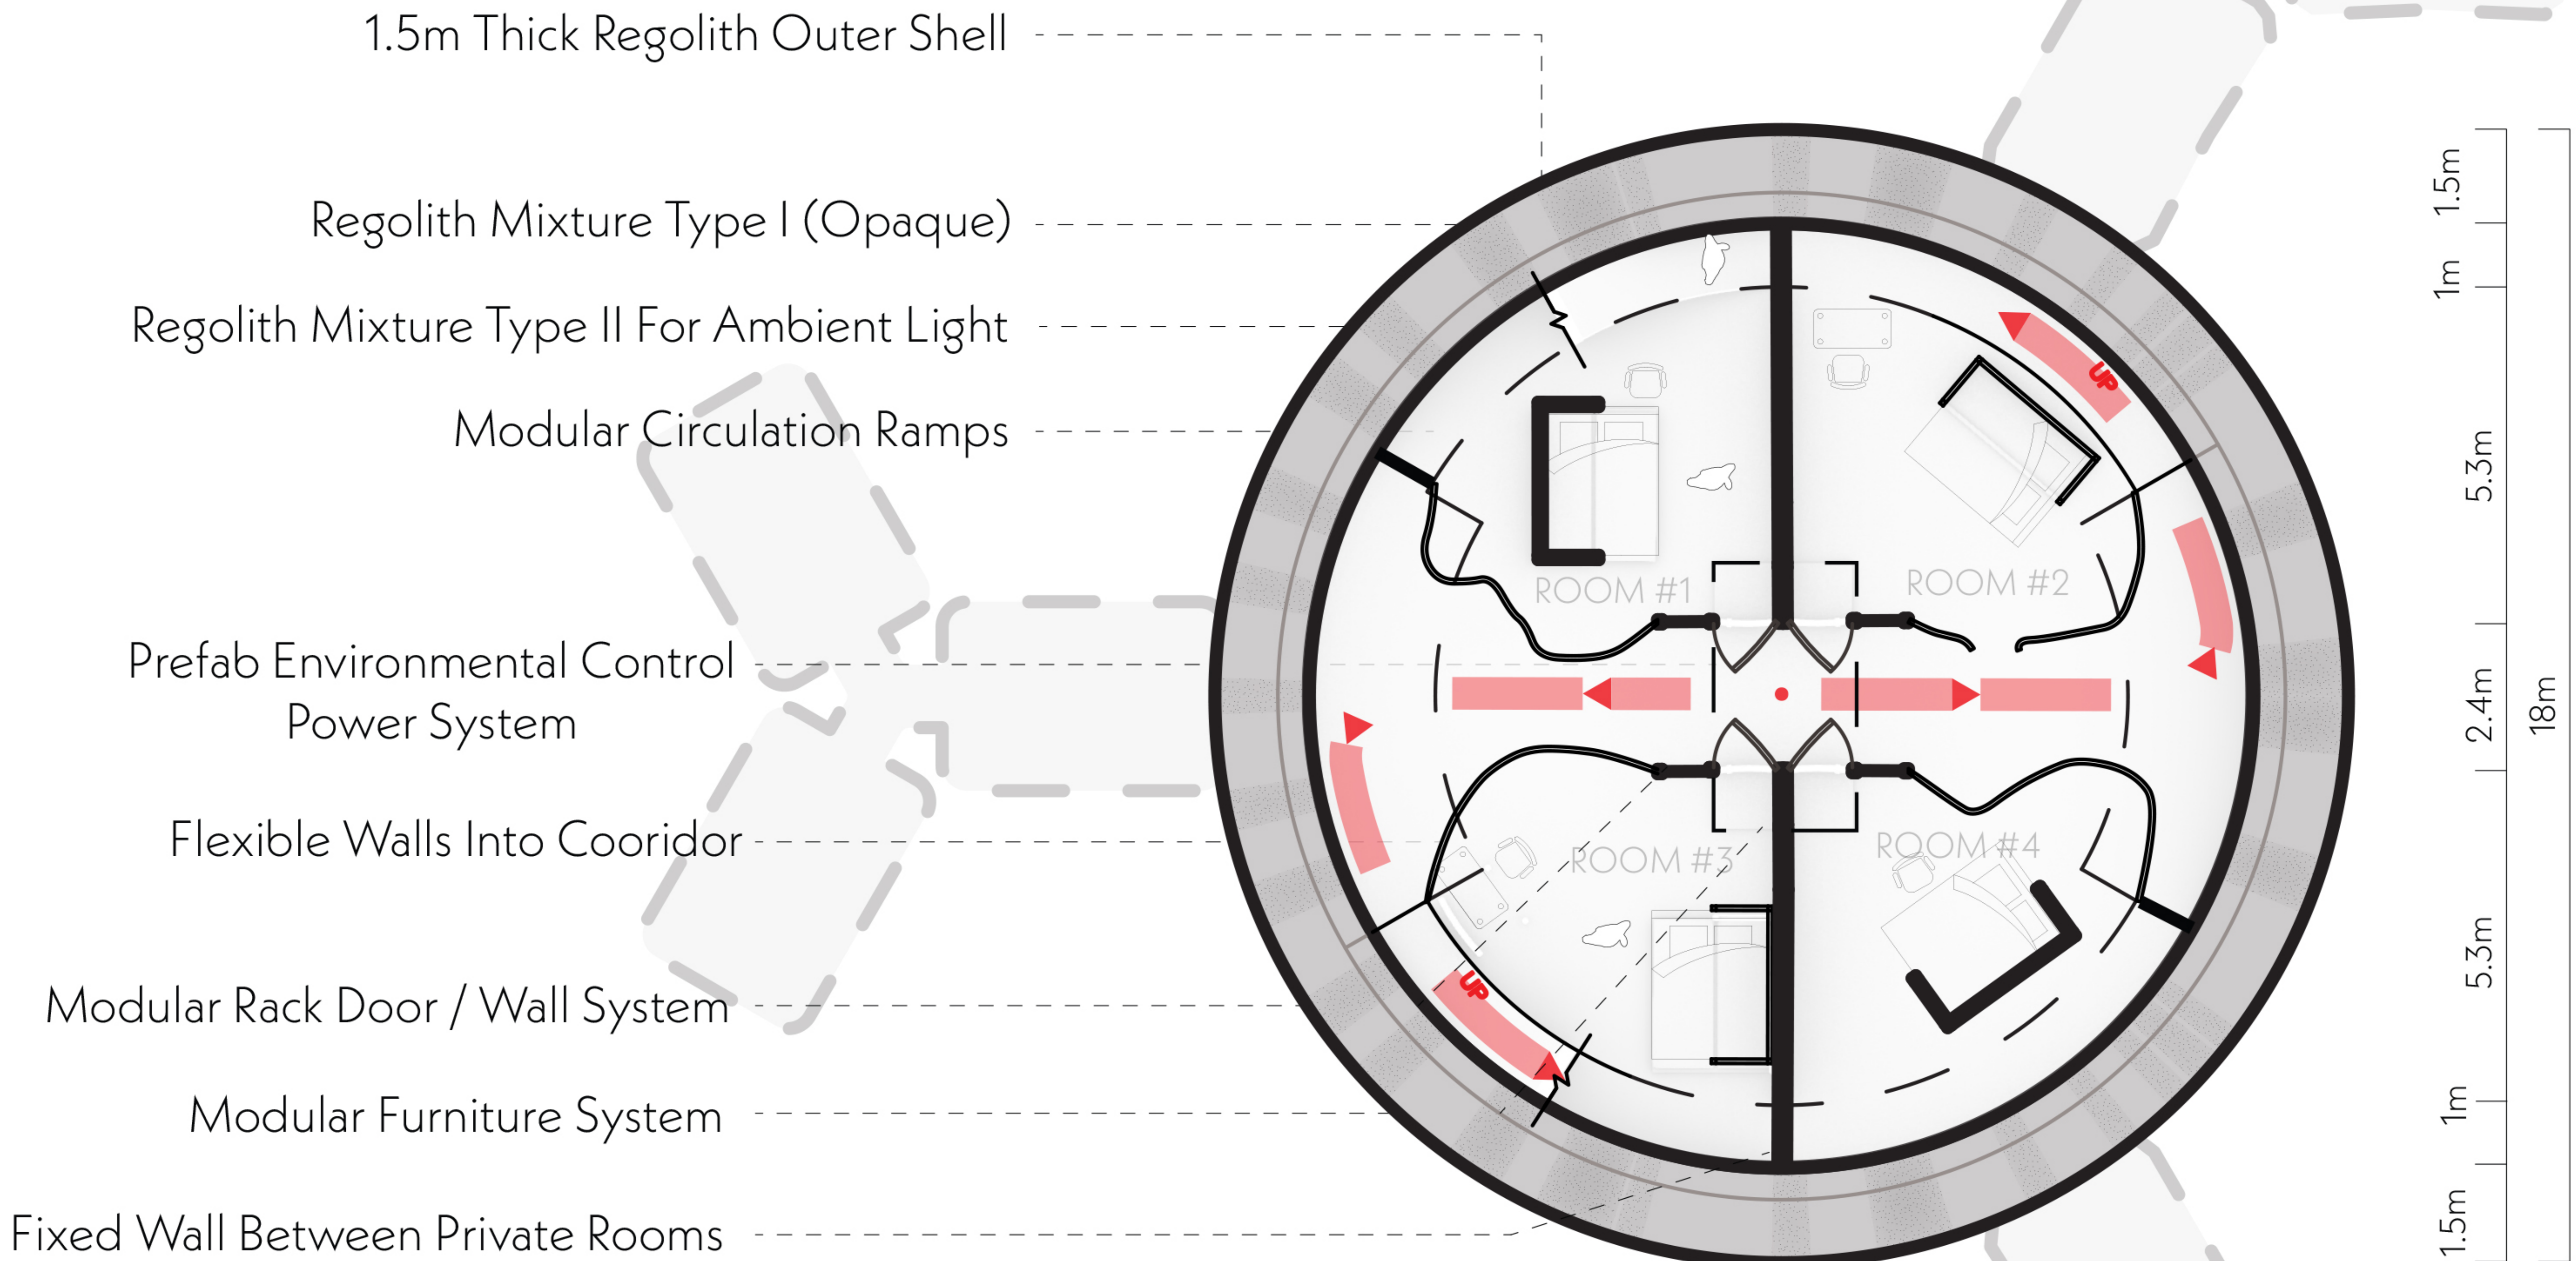

Habitat /// Longitudinal Section

1.5m Thick Regolith Radiation Shielding

Regolith Type I (Opaque)

Regolith Type II For Ambient Light

Modular Glass Panels

Circulation

Egress Level

Modular Glass For Lighting

3m 2m 1m

Habitat /// Floor Plan (Level 01)

Habitat /// Floor Plan (Egress Level)

Habitat /// Floor Plan (Communal Level)